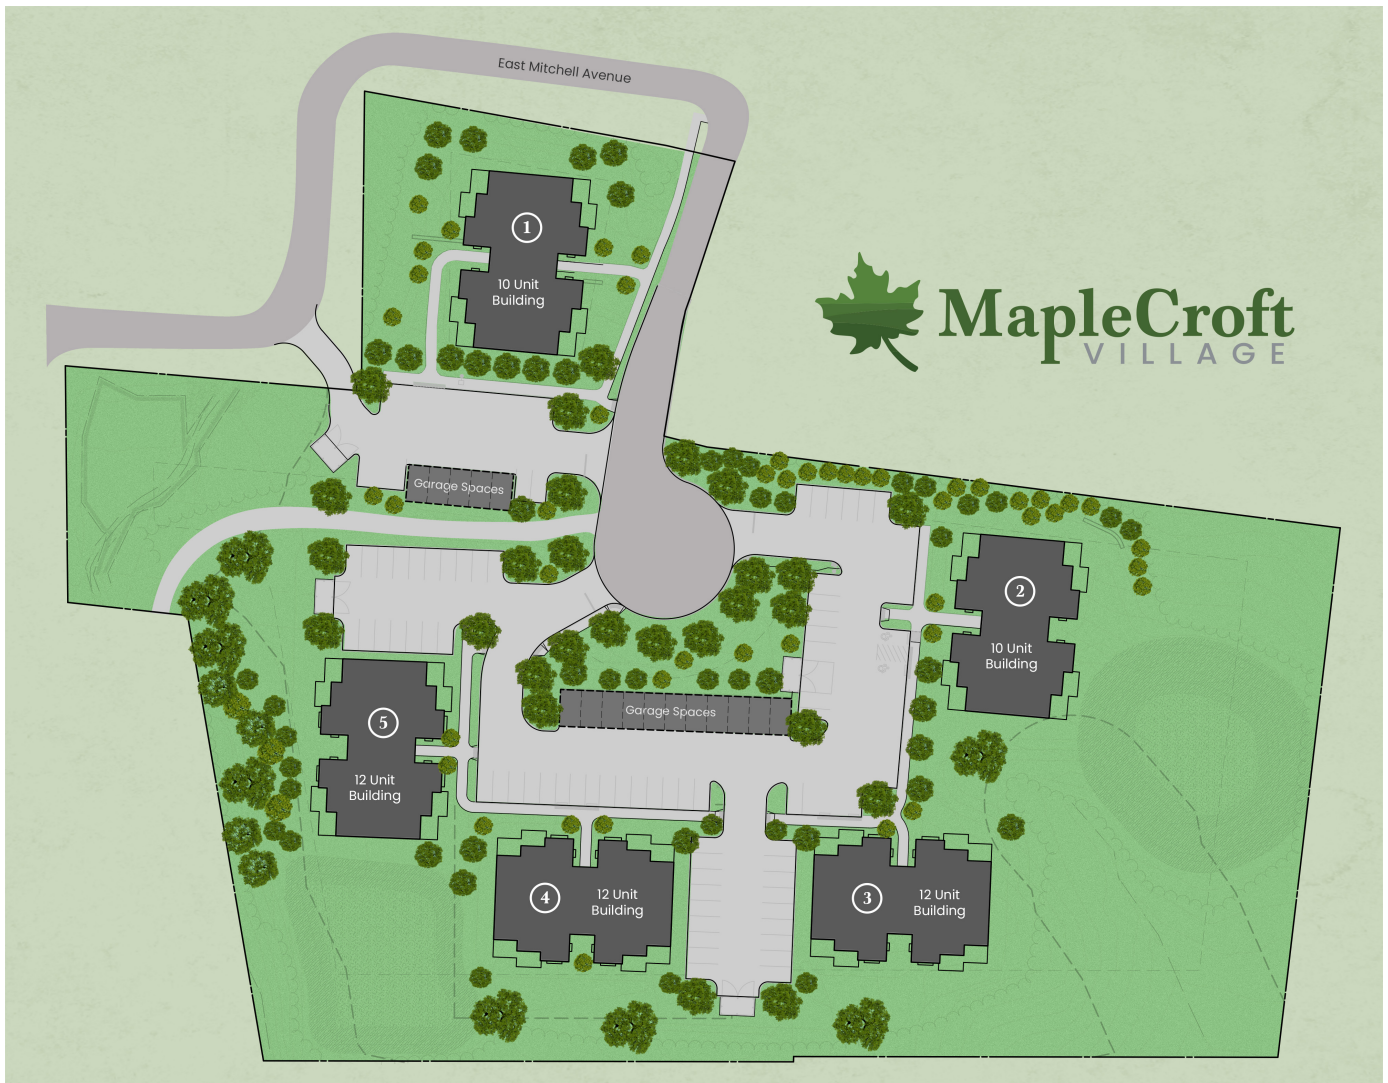

COMMUNITY MAP

www.MapleCroftCheshire.com

NEW HOMES BY
Calcagni
REAL ESTATE

975 South Main Street, Cheshire, CT 06410
203.272.1821 Calcagni.com

Artist's Rendering. The rendering/floor plans may not reflect the exact features or dimensions of your home. All dimensions are approximate and subject to change. Please consult with our Sales Representative for details.