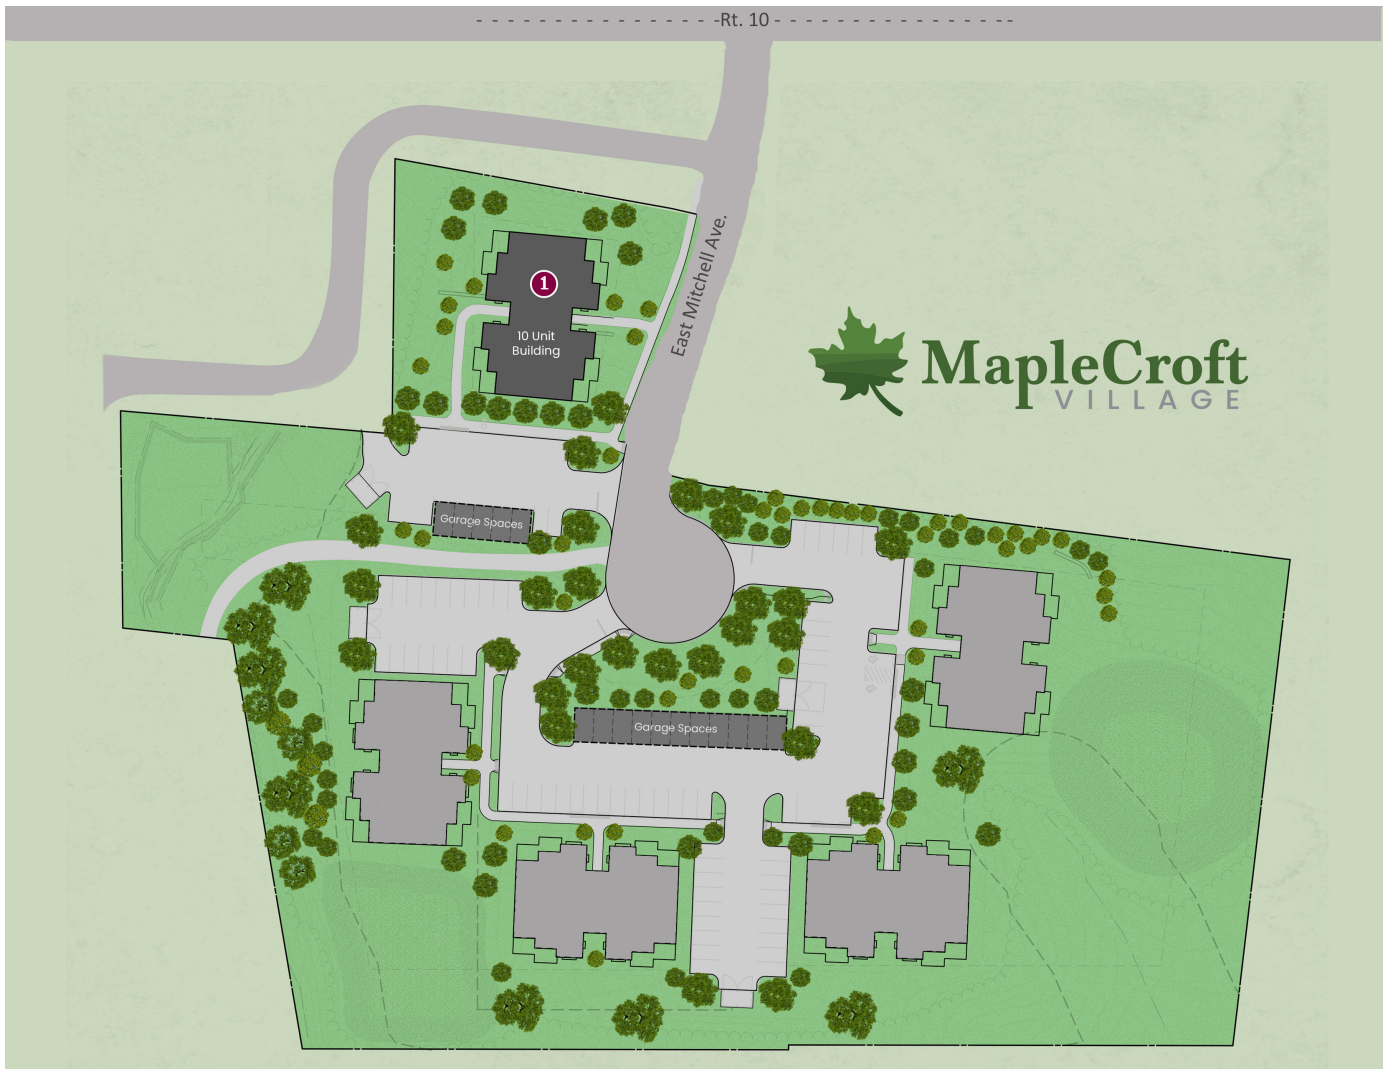

COMMUNITY MAP

www.MapleCroftCheshire.com

NEW HOMES BY
Calcagni
REAL ESTATE

975 South Main Street, Cheshire, CT 06410
203.272.1821 Calcagni.com

Artist's Rendering. The rendering/floor plans may not reflect the exact features or dimensions of your home. All dimensions are approximate and subject to change. Please consult with our Sales Representative for details.