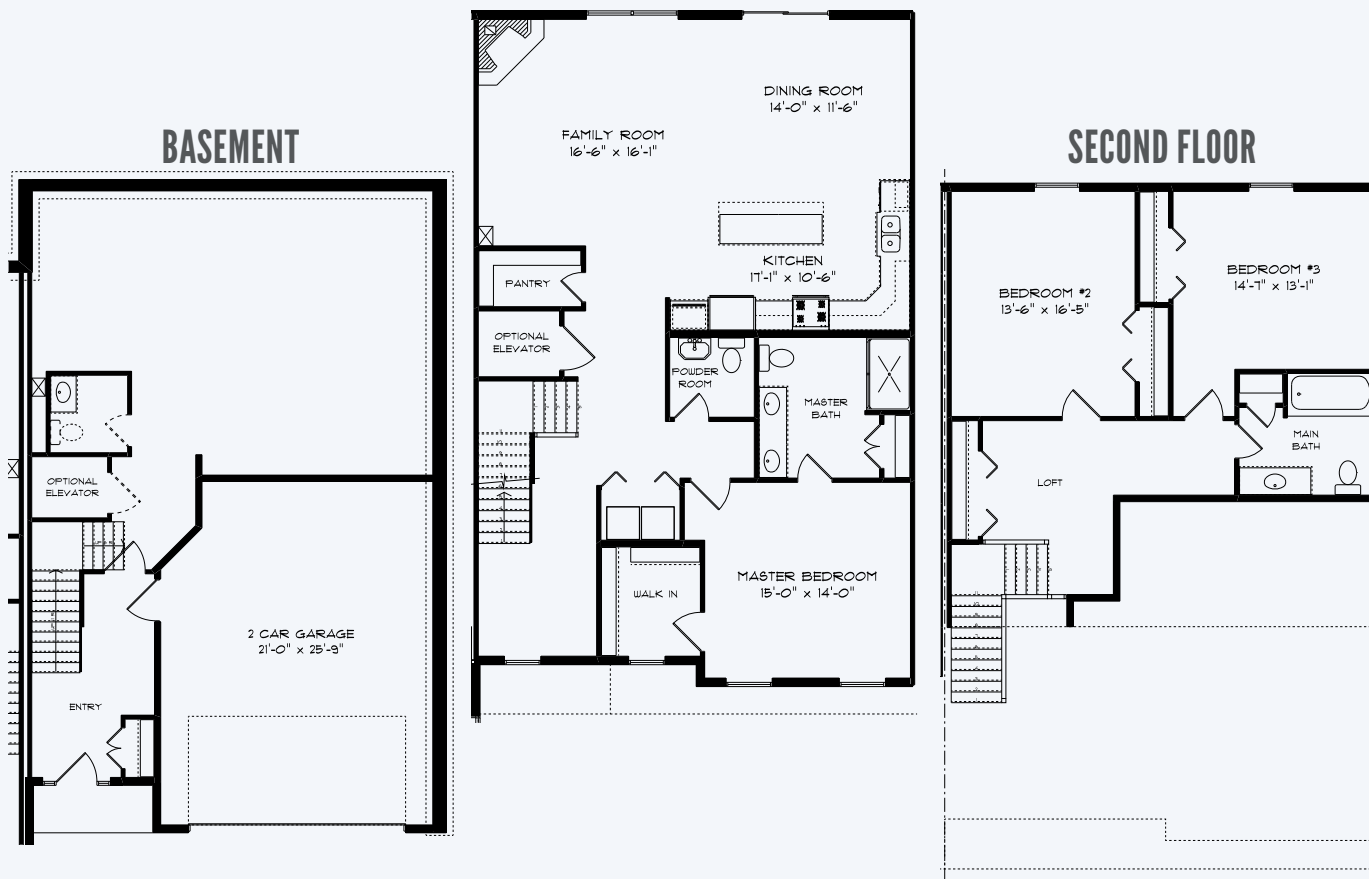

THE SHELBY

PROPERTY DETAILS:

2,365
SQUARE FEET

3
BEDROOMS

2.2
BATHROOMS

2
CAR GARAGE

FIRST FLOOR

SECOND FLOOR

BASEMENT